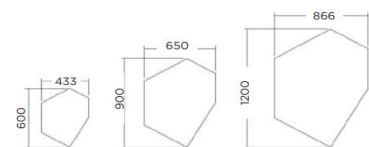

Dimension diagram